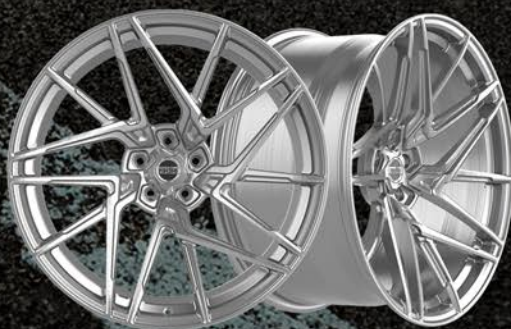

BRUSHED ALLUMINIUM